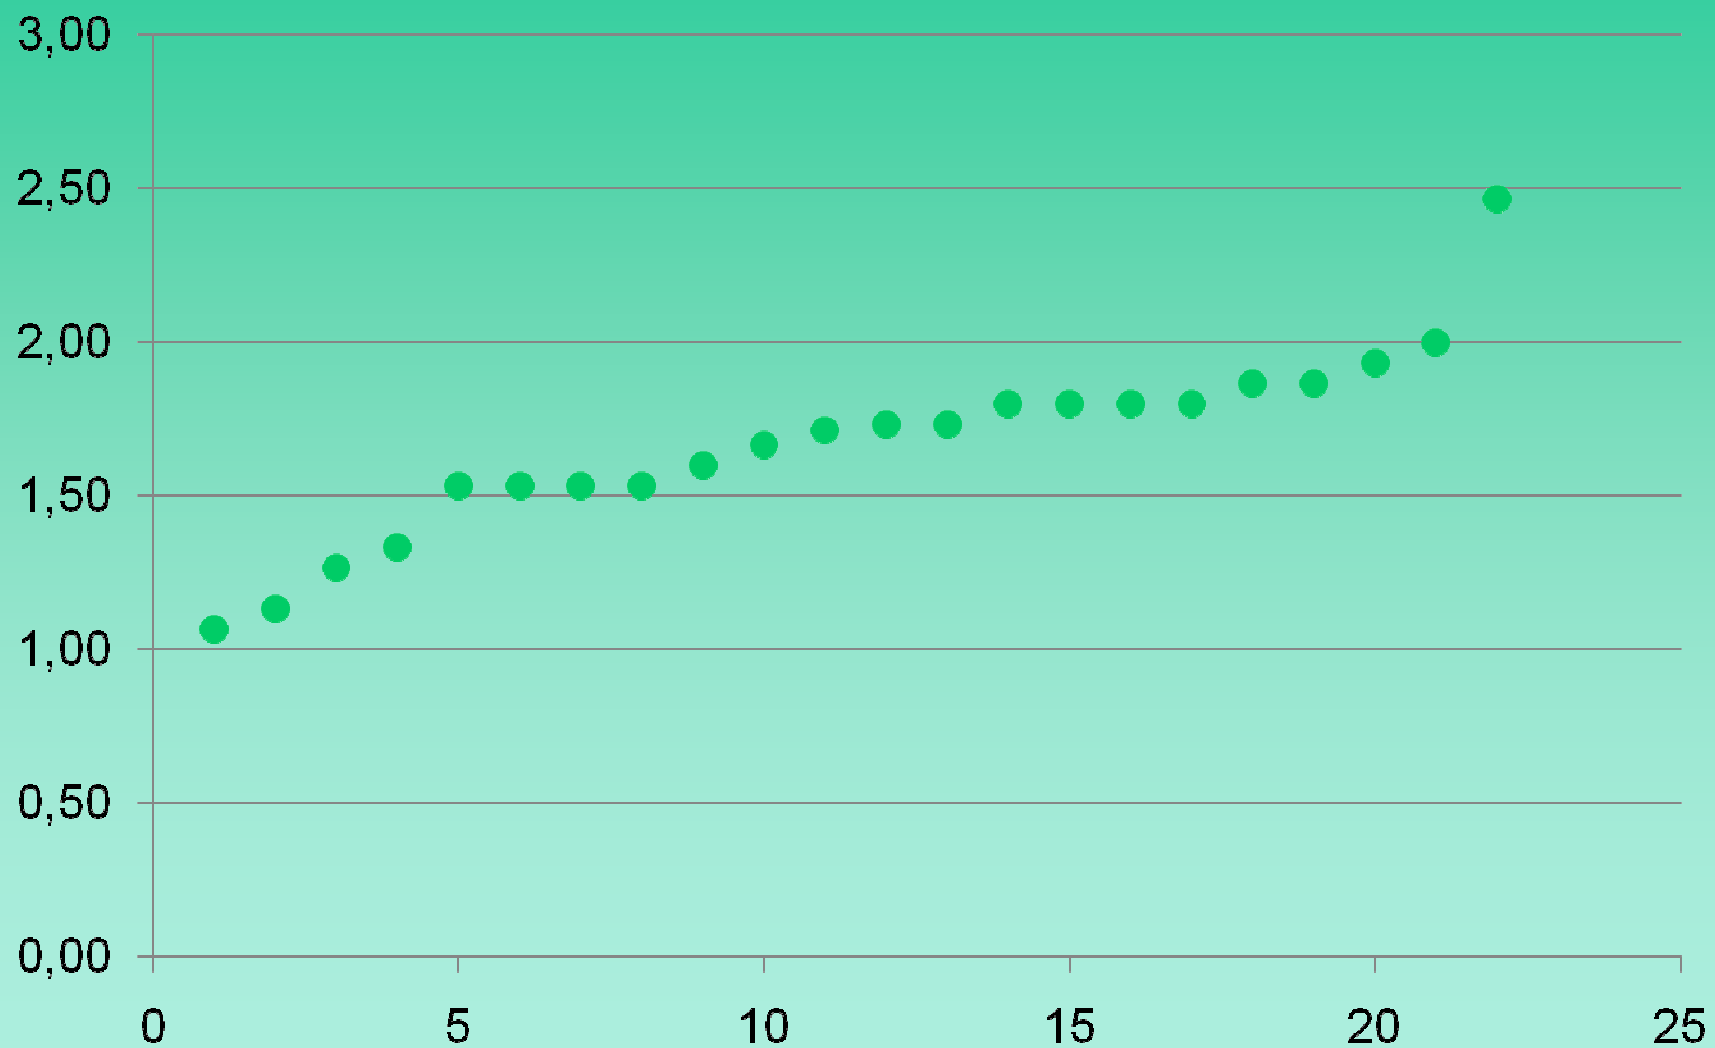

Combined FutMon/ICP Forests Expert Meeting
February 15th-19th 2010, Tampere, Finland

Combined Field Course on Phenology and LAI

Lipica, Slovenia 5-7.5.2009

Egbert Beuker

Score on 18 beech trees

Tree	1	2	3	4	5	6	7	8	9	10	11	12	13	14	15
Mean	2,00	2,18	1,50	3,73	3,77	3,05	2,23	1,50	2,00	2,23	4,64	3,45	1,95	2,00	3,77
1	3	0	12	0	0	0	0	12	3	0	0	0	2	2	0
2	16	18	9	0	1	5	17	9	17	17	0	2	18	19	1
3	3	4	1	6	6	11	5	1	1	5	0	8	1	0	4
4	0	0	0	16	12	6	0	0	1	0	8	12	0	1	16
5	0	0	0	0	3	0	0	0	0	0	14	0	0	0	1

Mean score per observer

Thank you for your attention